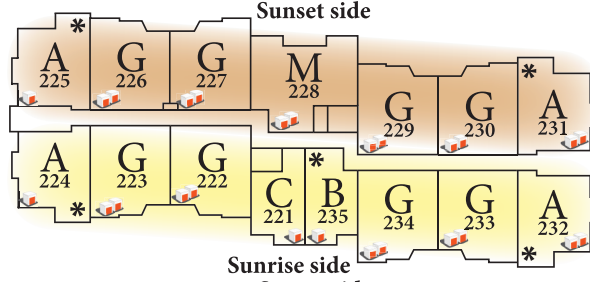

6th
Floor
Vaulted

Building
A

5th
Floor

Sunset side
W

4th
Floor

E
Sunrise side

3rd
Floor

2nd
Floor

Mini garage storage

-  - 1 mini garage (with power)
-  - 2 mini garages (one with power)

1st
Floor

* - extra width parking spot

Yorkson Park (Sunset side)

Parkside 1