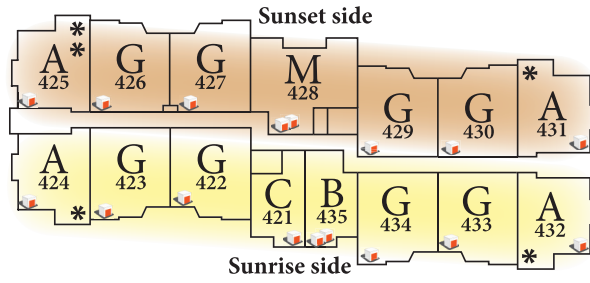

6th
Floor
Vaulted

Building
A

5th
Floor

Sunset side
W

4th
Floor

E
Sunrise side

3rd
Floor

2nd
Floor

Mini garage storage

-  - 1 mini garage (with power)
-  - 2 mini garages (one with power)

1st
Floor

* - extra width parking spot

Yorkson Park (Sunset side)

Parkside 1