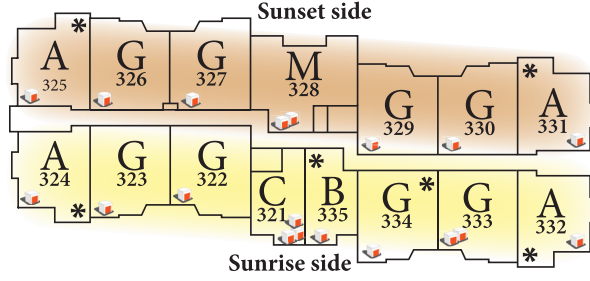

6th
Floor
Vaulted

Building
A

5th
Floor

Sunset side
W

4th
Floor

E
Sunrise side

3rd
Floor

2nd
Floor

Mini garage storage

-  - 1 mini garage (with power)
-  - 2 mini garages (one with power)

1st
Floor

* - extra width parking spot

Yorkson Park (Sunset side)

Parkside 1