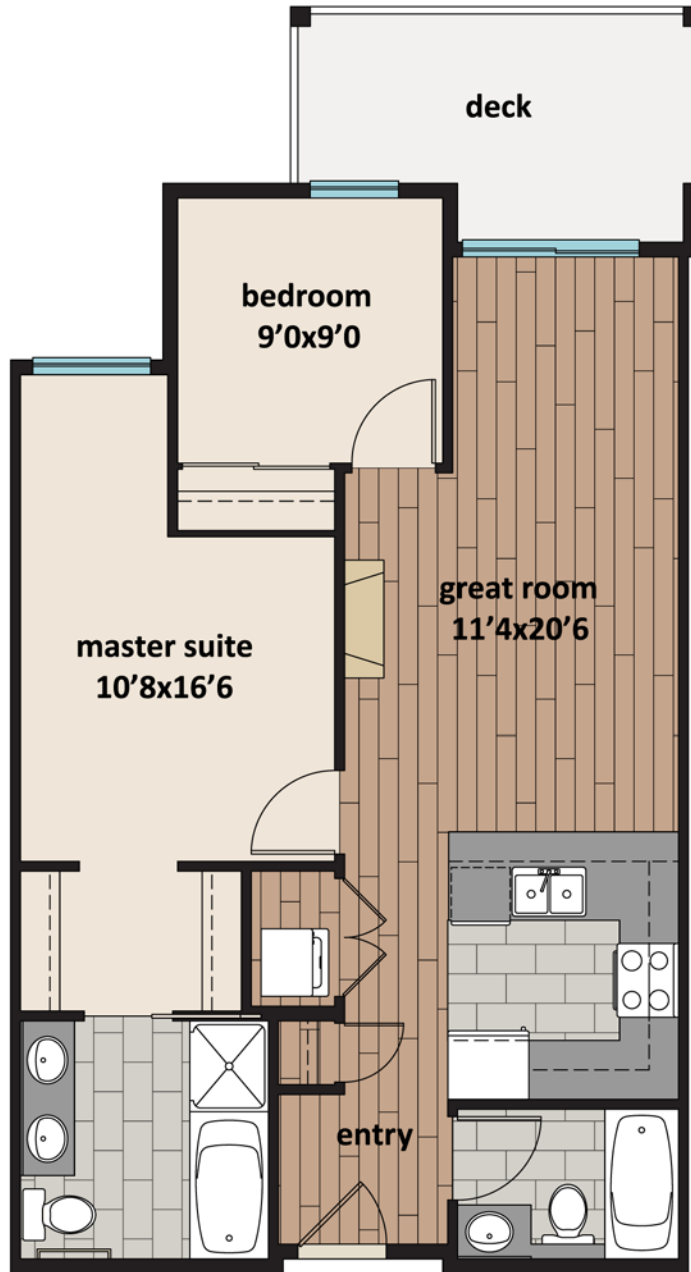

2 Bedroom - 2 Bathroom

Style B
802 sq. ft.

PHASE ONE

Suite Location

Building B

Building A

The Developer reserves the right to make modifications and/or changes to the specifications. Square footages and room sizes are based on Architectural drawings and actual measurements may vary. E. & O.E.