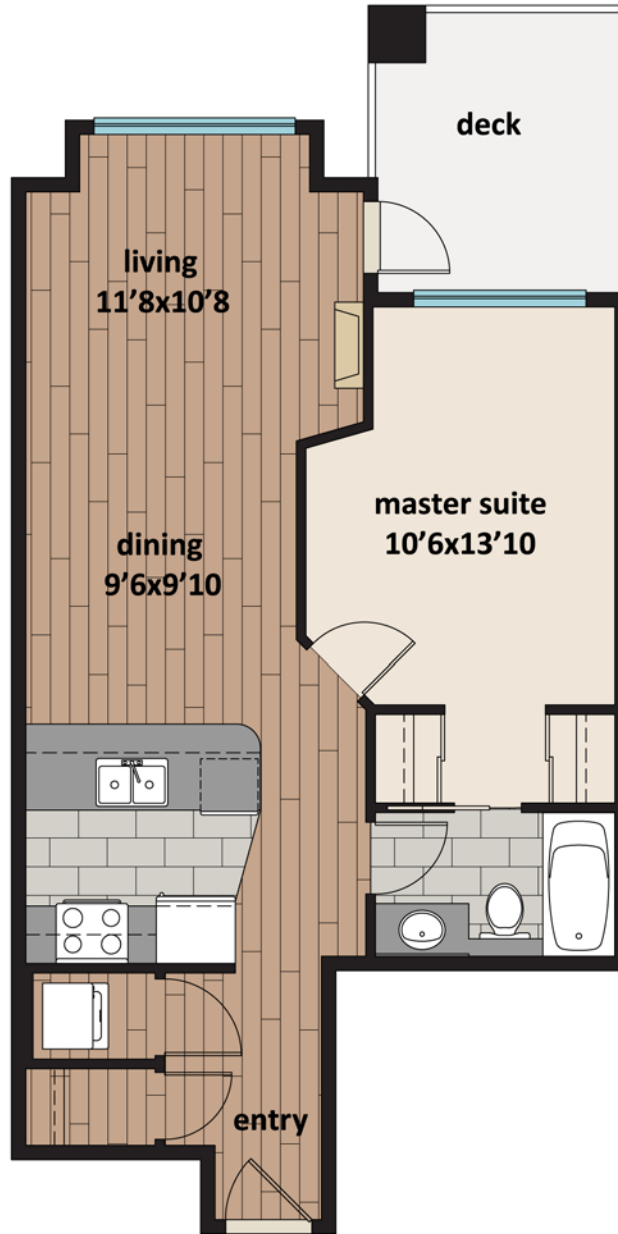

# Large 1 Bedroom Vaulted Ceiling

Style C-Vaulted

# PHASE ONE

647 sq. ft.

Building A

Building B

**Suite Location**

NORTH

The Developer reserves the right to make modifications and/or changes to the specifications. Square footages and room sizes are based on Architectural drawings and actual measurements may vary. E. & O.E.