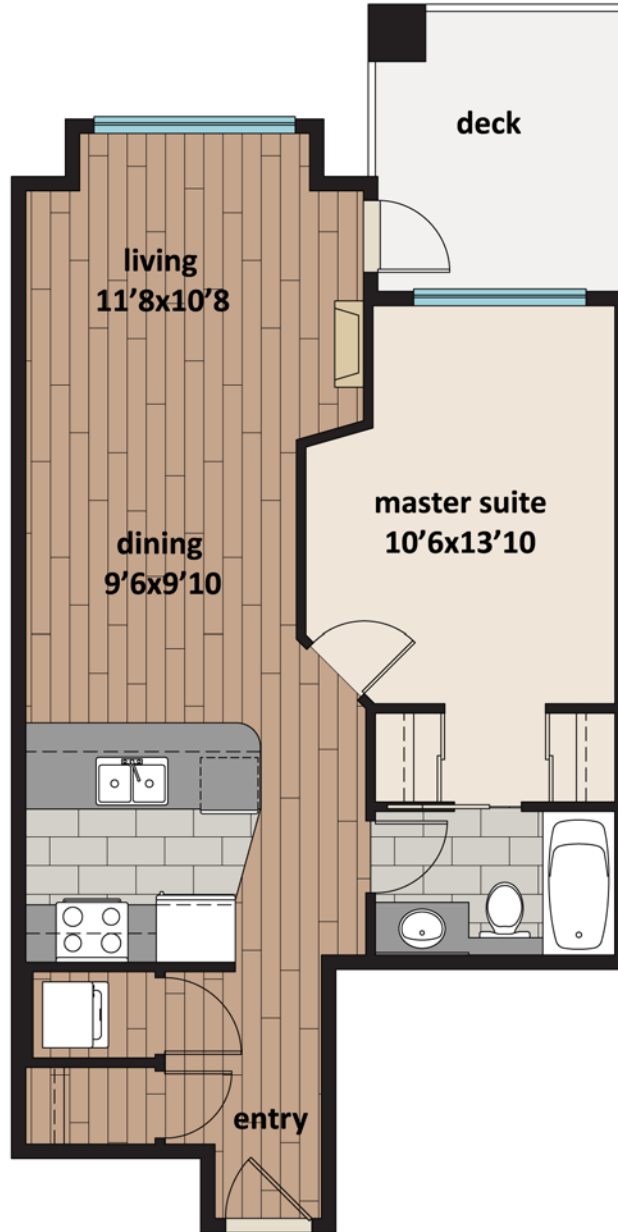

Large 1 Bedroom

Style C

647 sq. ft.

PHASE ONE

Building A

Building B

Suite Location

NORTH

The Developer reserves the right to make modifications and/or changes to the specifications. Square footages and room sizes are based on Architectural drawings and actual measurements may vary. E. & O.E.