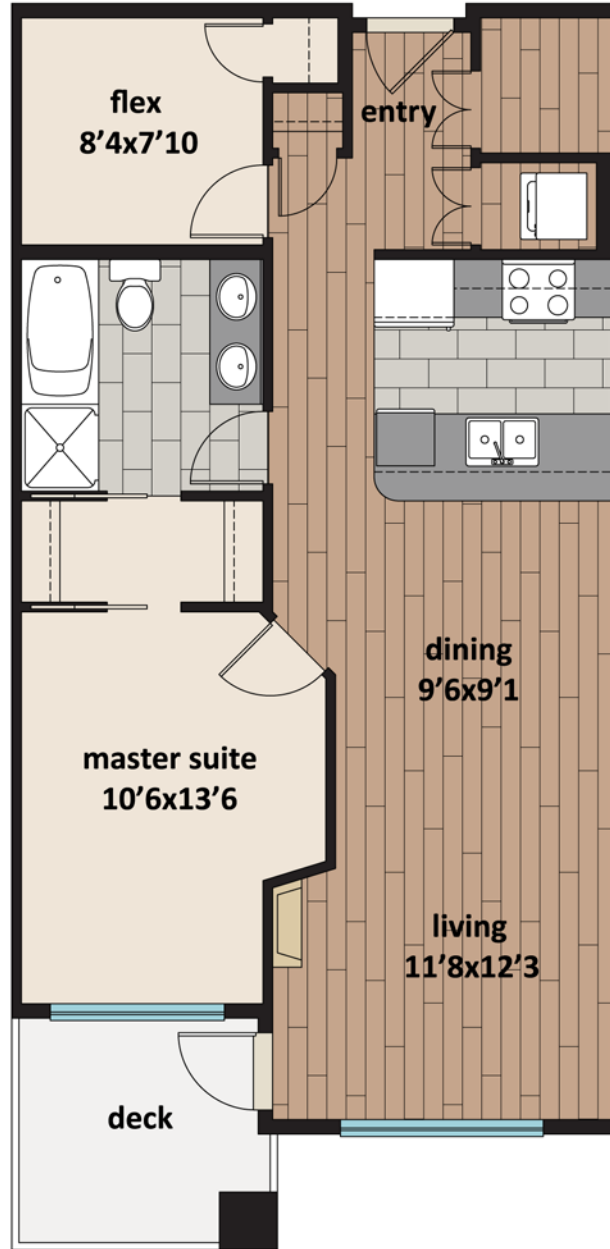

Master Bedroom & Flex Room

Style D
780 sq. ft.

PHASE ONE

Building A

Suite Location

Building B

NORTH

The Developer reserves the right to make modifications and/or changes to the specifications. Square footages and room sizes are based on Architectural drawings and actual measurements may vary. E. & O.E.