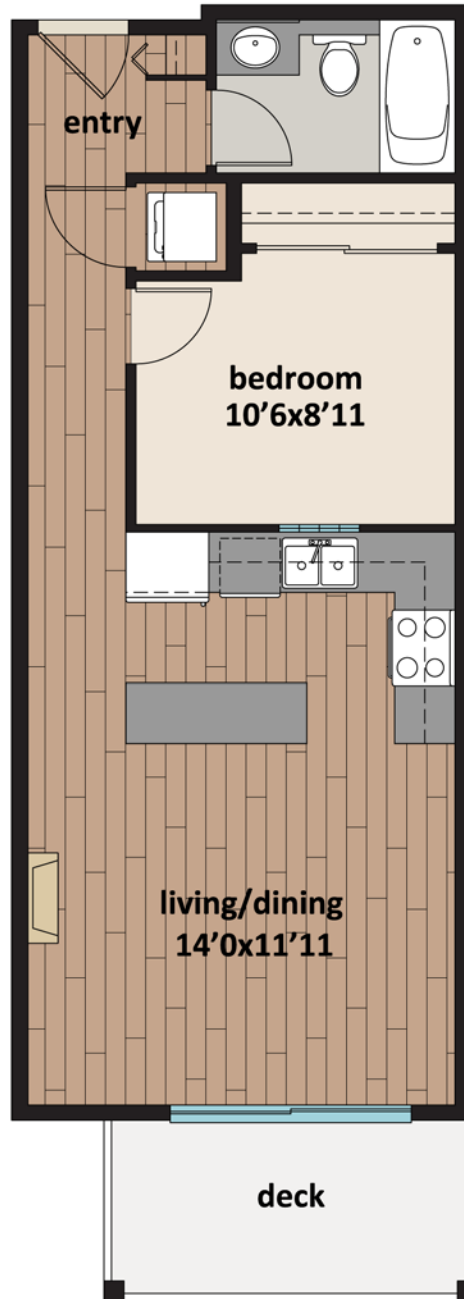

# 1 Bedroom Vaulted Ceiling

Style E-Vaulted  
525 sq. ft.

## PHASE ONE

**Suite Location**

Building B

Building A

The Developer reserves the right to make modifications and/or changes to the specifications. Square footages and room sizes are based on Architectural drawings and actual measurements may vary. E. & O.E.