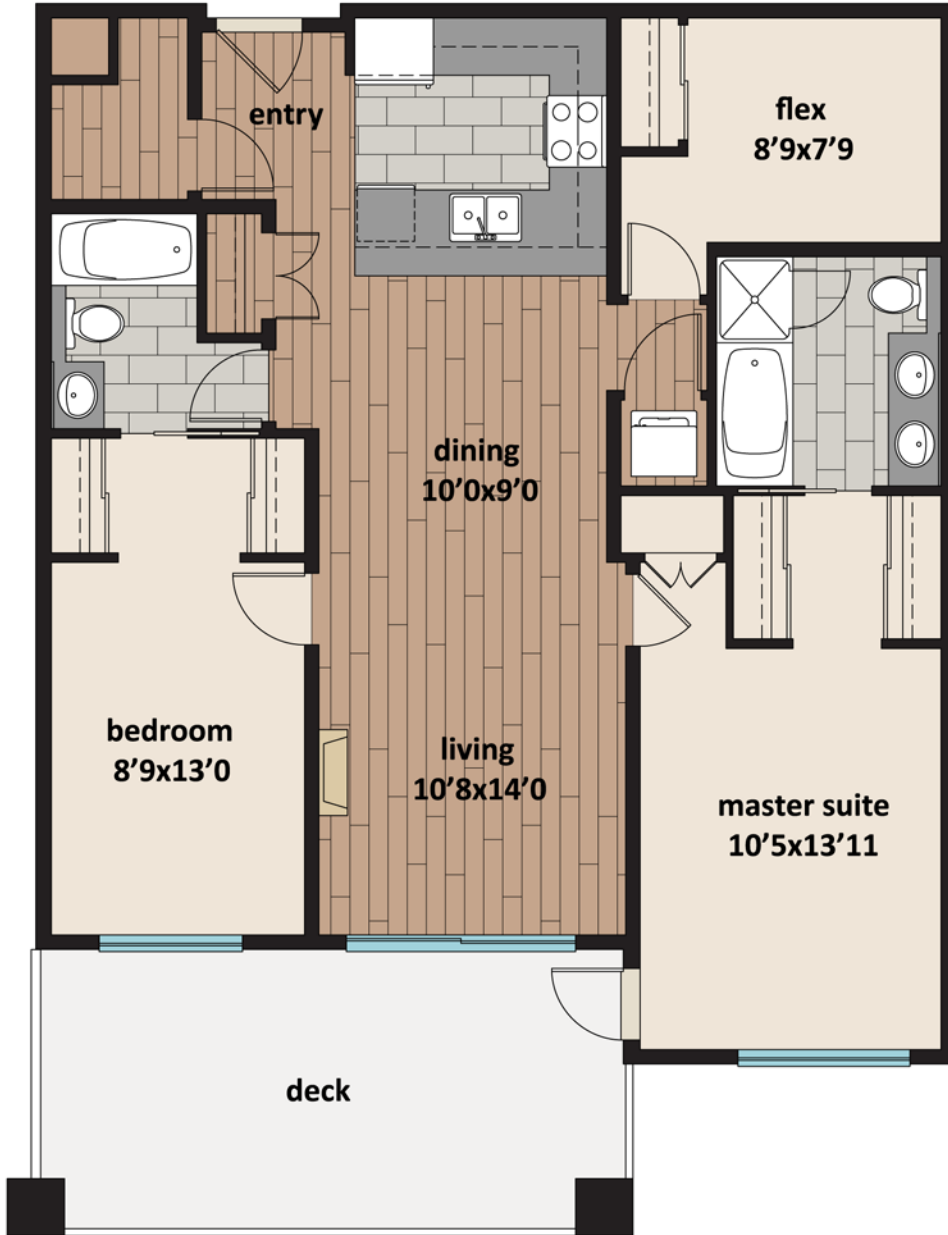

2 Master Bedroom & Flex

Style G
1103 sq. ft.

PHASE ONE

Building A

Suite Location

Building B

NORTH

The Developer reserves the right to make modifications and/or changes to the specifications. Square footages and room sizes are based on Architectural drawings and actual measurements may vary. E. & O.E.