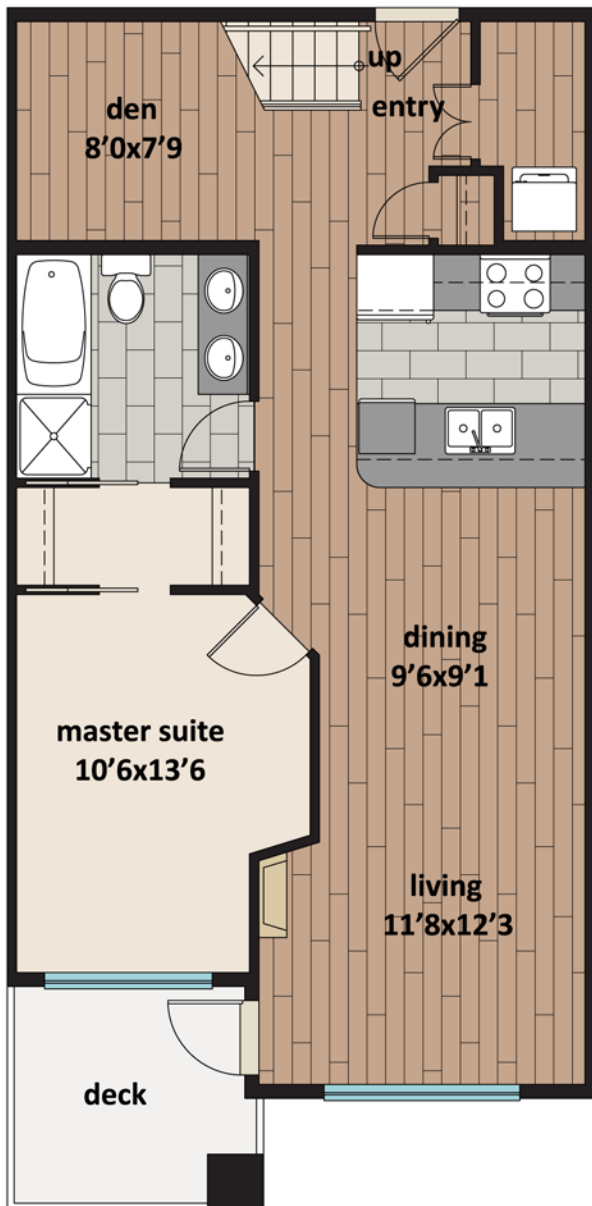

2 Storey Penthouse

2 Bedroom & Den

Style H

1080 sq. ft.

View to living area below
2nd Storey

PHASE ONE

Building A

Suite Location

Building B

NORTH

The Developer reserves the right to make modifications and/or changes to the specifications. Square footages and room sizes are based on Architectural drawings and actual measurements may vary. E. & O.E.