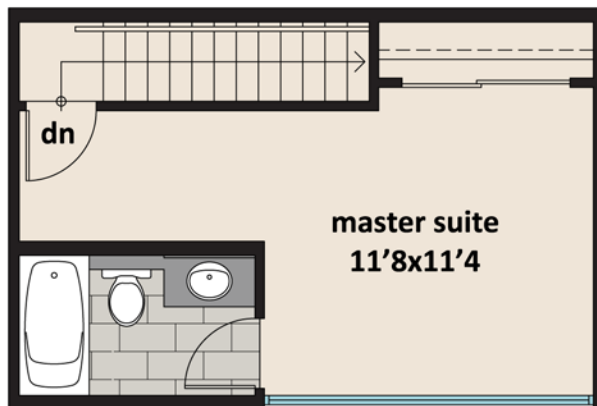

2 Storey Penthouse

2 Bedroom & Den

Style H

1080 sq. ft.

View to living area below
2nd Storey

PHASE ONE

Building A

Suite Location