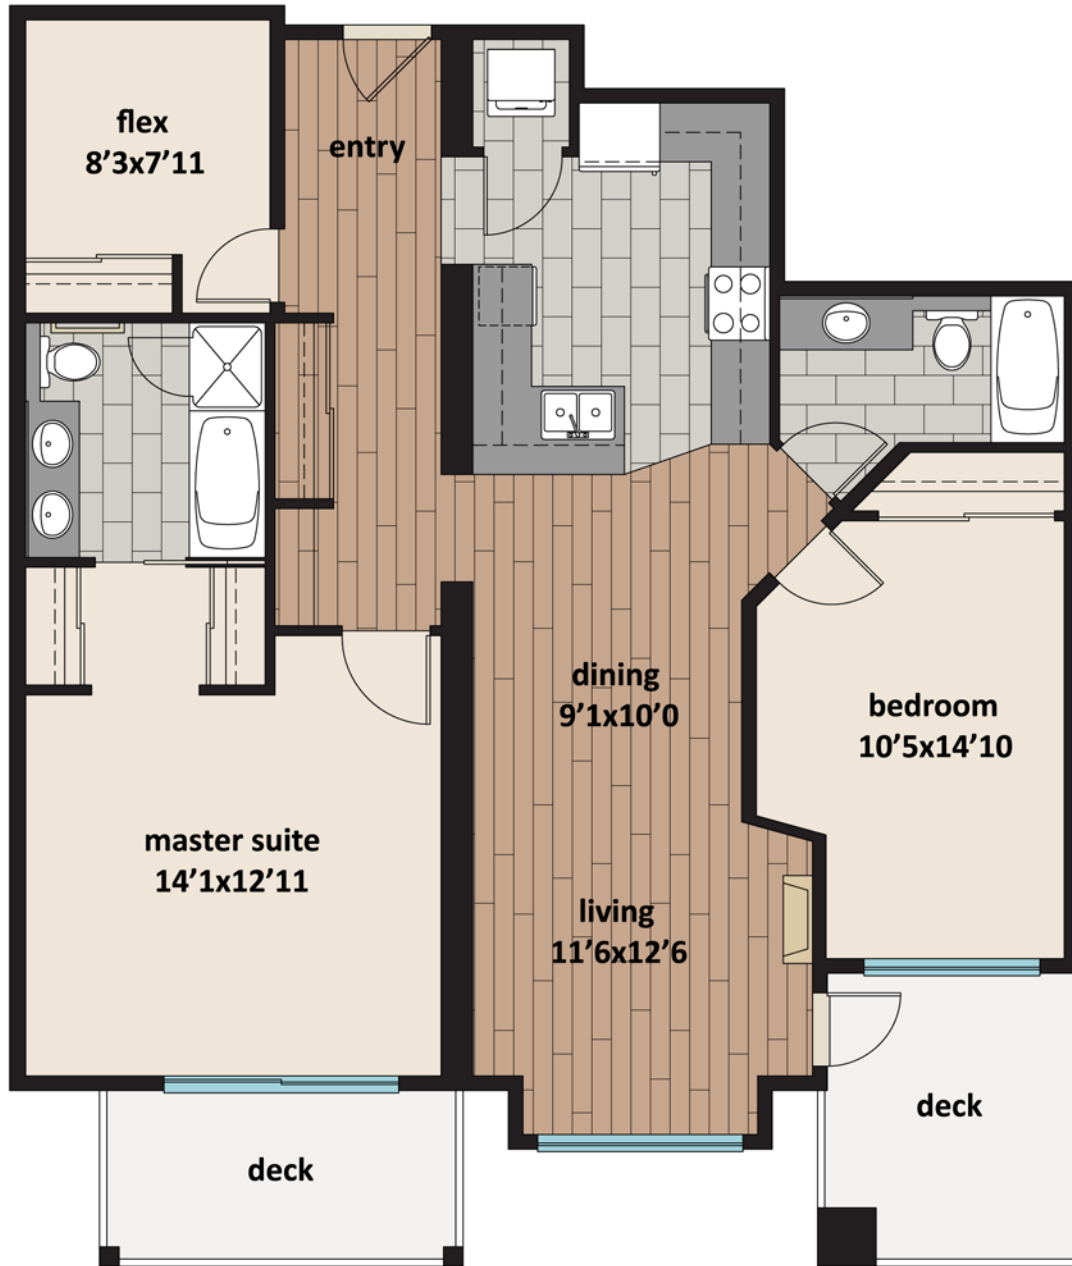

2 Master Bedrooms & Flex

Style J

1213 sq. ft.

PHASE ONE

Suite Location

Building B

Building A

The Developer reserves the right to make modifications and/or changes to the specifications. Square footages and room sizes are based on Architectural drawings and actual measurements may vary. E. & O.E.