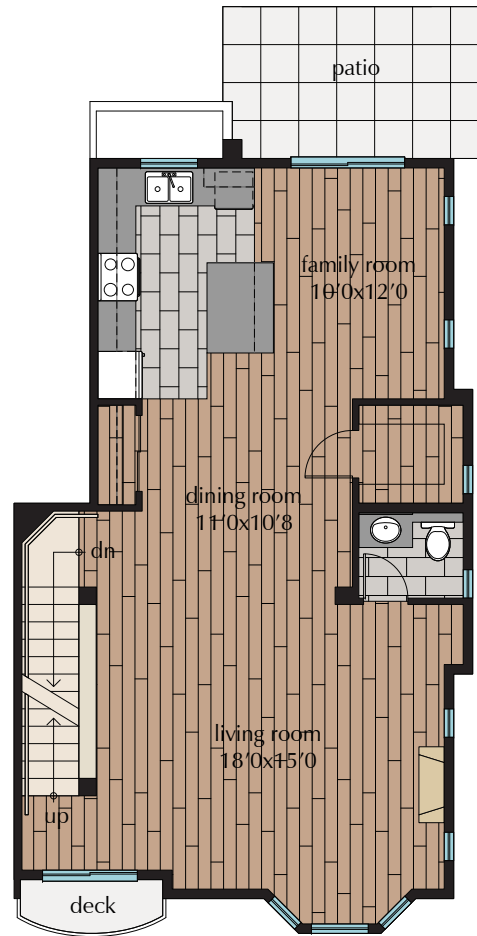

4 Bedroom Townhome or 3 Bed & Rec Room, 4 Bath End Unit

Type A1
2105 sq.ft.

LOWER FLOOR PLAN

MAIN FLOOR PLAN

UPPER FLOOR PLAN