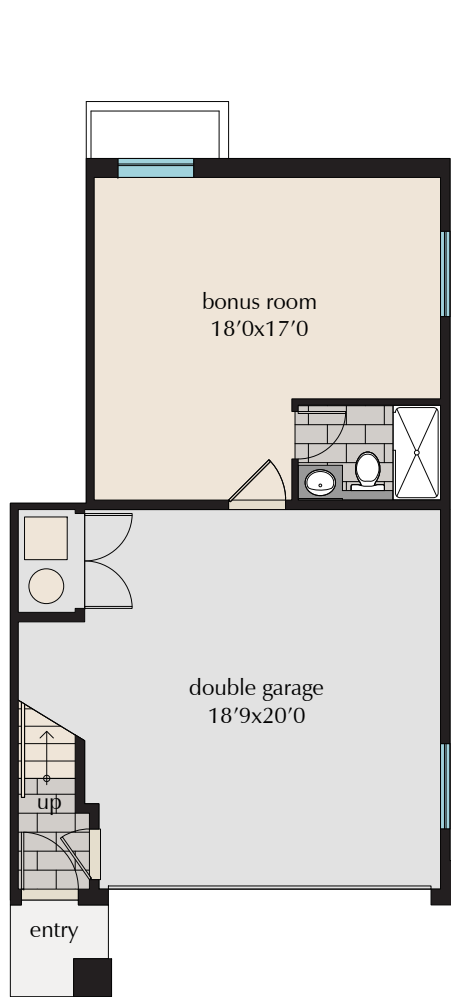

4 Bedroom Townhome or 3 Bed & Rec Room, 4 Bath End Unit

Type A1
2105 sq.ft.

LOWER FLOOR PLAN

MAIN FLOOR PLAN

UPPER FLOOR PLAN