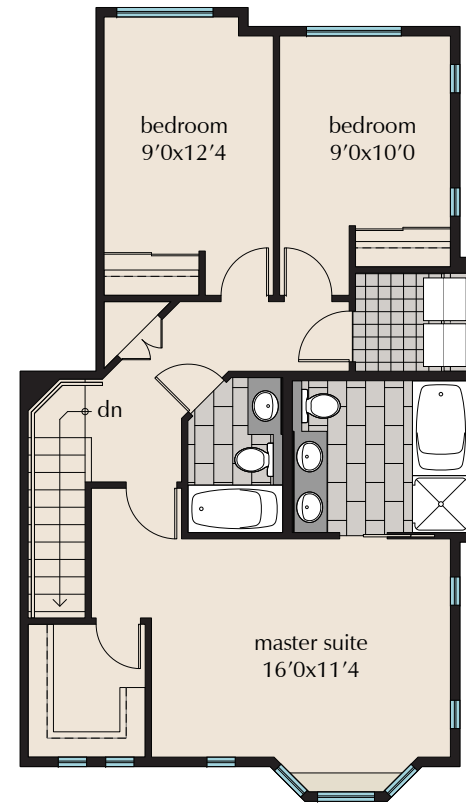

4 Bedroom Townhome or 3 Bed & Rec Room, 4 Bath End Unit

Type A1
2105 sq.ft.

LOWER FLOOR PLAN

MAIN FLOOR PLAN

UPPER FLOOR PLAN