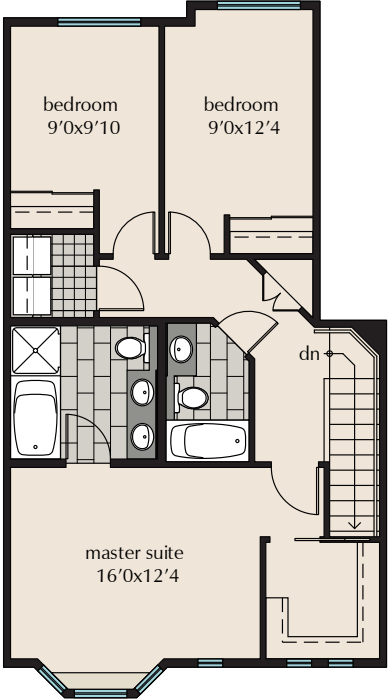

4 Bedroom Townhome or 3 Bed & Rec Room, 4 Bath

Type A2
2145 sq.ft.

LOWER FLOOR PLAN

MAIN FLOOR PLAN

UPPER FLOOR PLAN