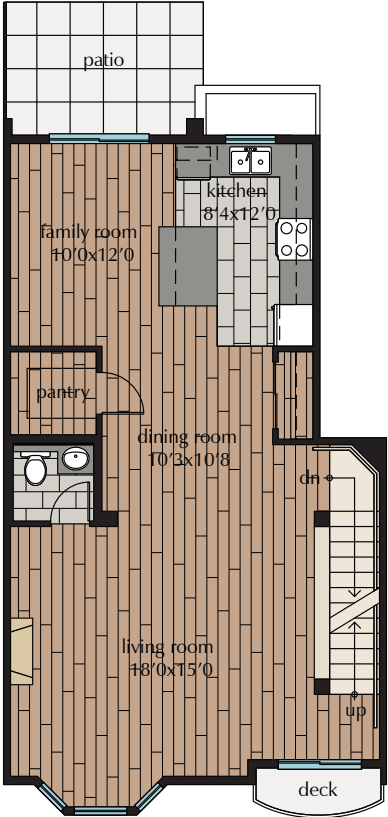

4 Bedroom Townhome or 3 Bed & Rec Room, 4 Bath

Type A2
2145 sq.ft.

LOWER FLOOR PLAN

MAIN FLOOR PLAN

UPPER FLOOR PLAN