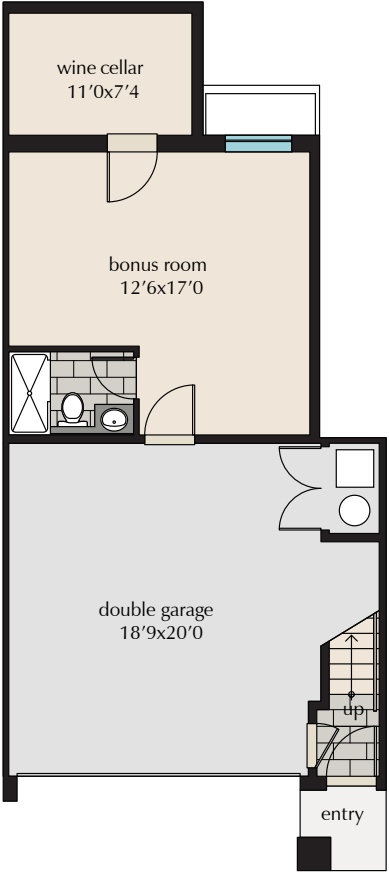

4 Bedroom Townhome or 3 Bed & Rec Room, 4 Bath

Type A2
2145 sq.ft.

LOWER FLOOR PLAN

MAIN FLOOR PLAN

UPPER FLOOR PLAN