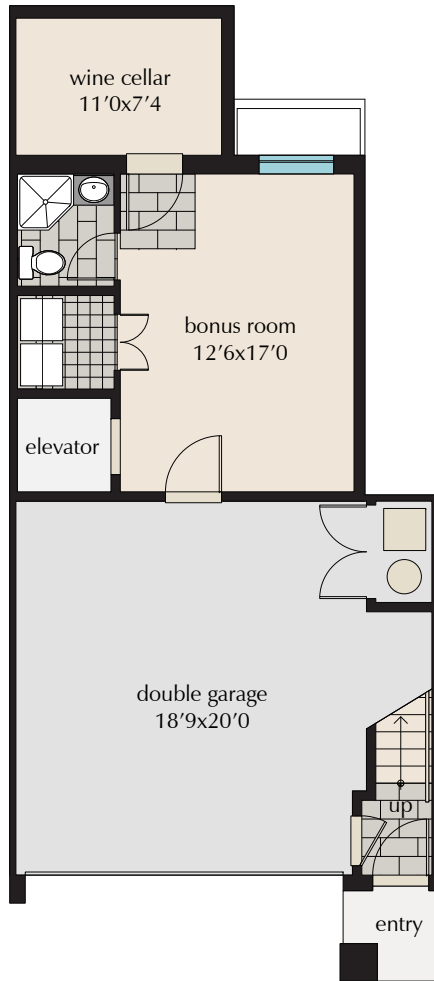

4 Bedroom Townhome *or* 3 Bed & Rec Room, 4 Bath Elevator (Optional) & Wine Cellar

Type A
2145 sq.ft.

LOWER FLOOR PLAN

MAIN FLOOR PLAN

UPPER FLOOR PLAN

Note: Plan shows an elevator however some homes do not have the elevator installed as per purchase agreement.