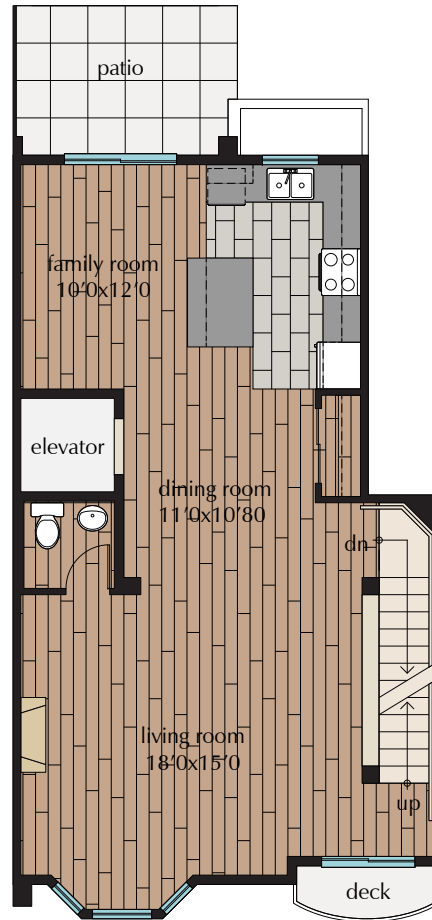

4 Bedroom Townhome *or* 3 Bed & Rec Room, 4 Bath Elevator (Optional) & Wine Cellar

Type A
2145 sq.ft.

LOWER FLOOR PLAN

MAIN FLOOR PLAN

UPPER FLOOR PLAN

Note: Plan shows an elevator however some homes do not have the elevator installed as per purchase agreement.