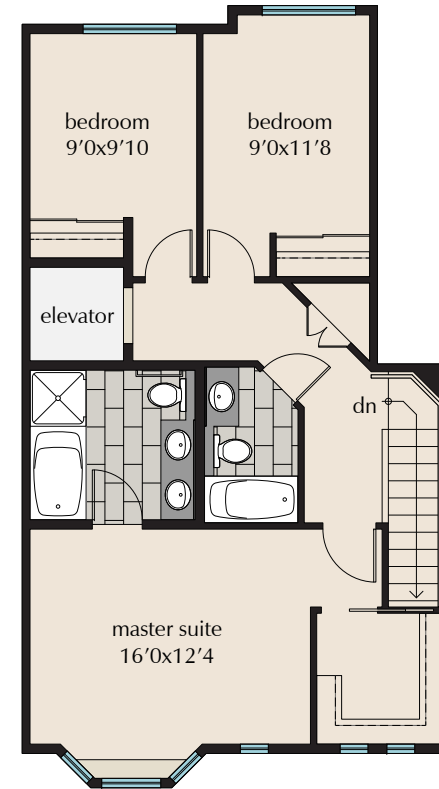

4 Bedroom Townhome *or* 3 Bed & Rec Room, 4 Bath Elevator (Optional) & Wine Cellar

Type A
2145 sq.ft.

LOWER FLOOR PLAN

MAIN FLOOR PLAN

UPPER FLOOR PLAN

Note: Plan shows an elevator however some homes do not have the elevator installed as per purchase agreement.