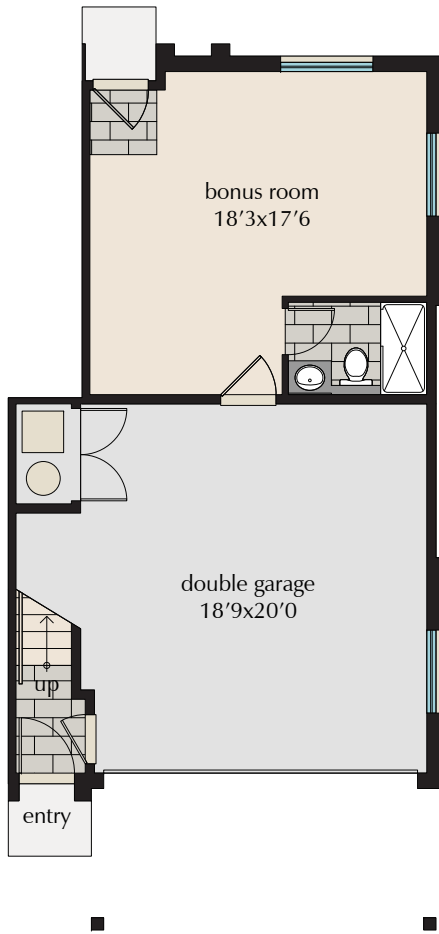

# 4 Bedroom Townhome *or* 3 Bed & Rec Room, 4 Bath End Unit

Type C1  
2085 sq.ft.

LOWER FLOOR PLAN

MAIN FLOOR PLAN

UPPER FLOOR PLAN