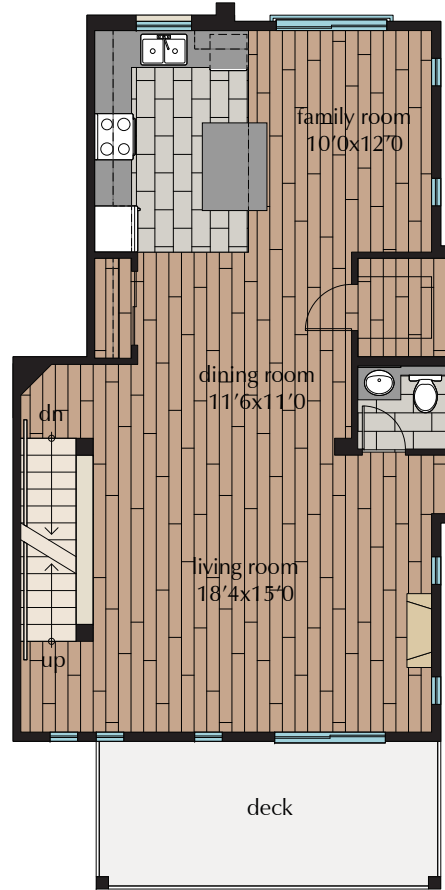

# 4 Bedroom Townhome *or* 3 Bed & Rec Room, 4 Bath End Unit

Type C1  
2085 sq.ft.

LOWER FLOOR PLAN

MAIN FLOOR PLAN

UPPER FLOOR PLAN