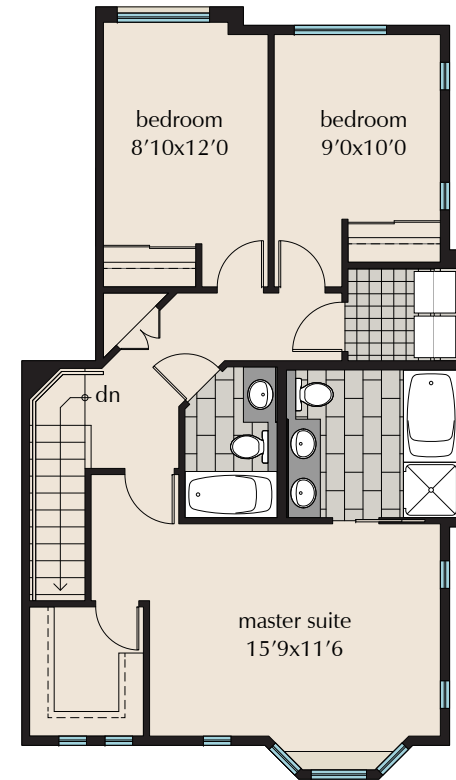

# 4 Bedroom Townhome *or* 3 Bed & Rec Room, 4 Bath End Unit

Type C1  
2085 sq.ft.

LOWER FLOOR PLAN

MAIN FLOOR PLAN

UPPER FLOOR PLAN