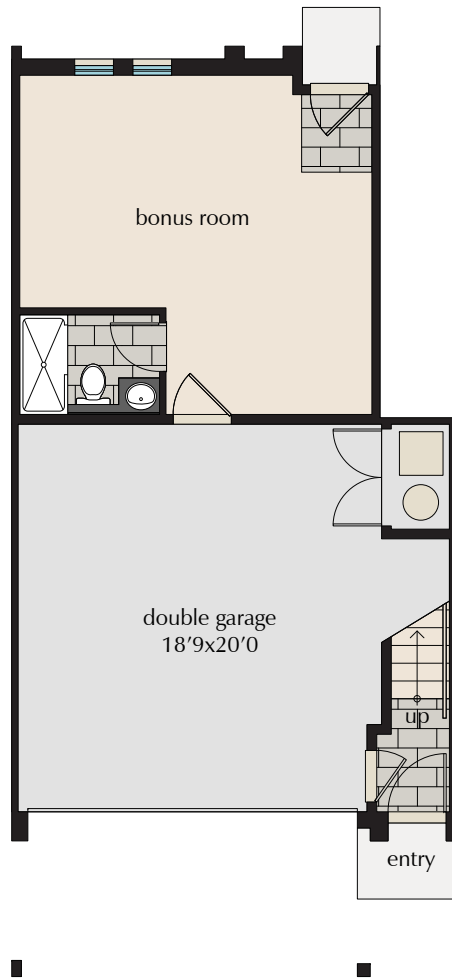

4 Bedroom Townhome *or* 3 Bed & Rec Room, 4 Bath

Type C2
2035 sq.ft.

LOWER FLOOR PLAN

MAIN FLOOR PLAN

UPPER FLOOR PLAN