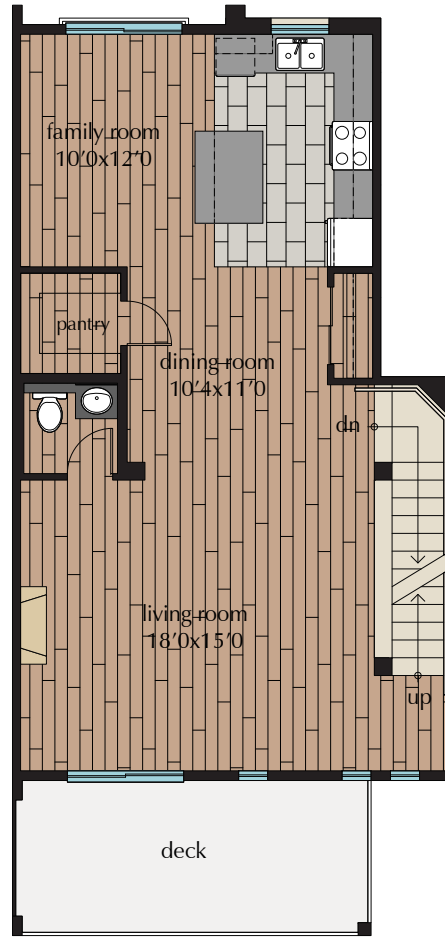

4 Bedroom Townhome *or* 3 Bed & Rec Room, 4 Bath

Type C2
2035 sq.ft.

LOWER FLOOR PLAN

MAIN FLOOR PLAN

UPPER FLOOR PLAN