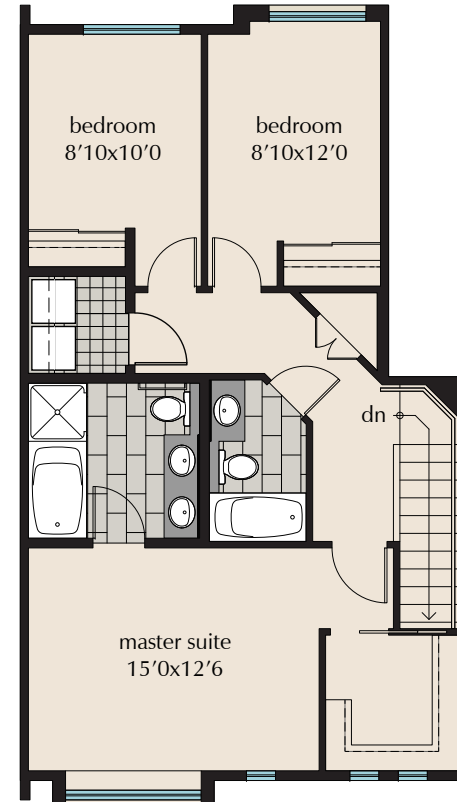

4 Bedroom Townhome *or* 3 Bed & Rec Room, 4 Bath

Type C2
2035 sq.ft.

LOWER FLOOR PLAN

MAIN FLOOR PLAN

UPPER FLOOR PLAN