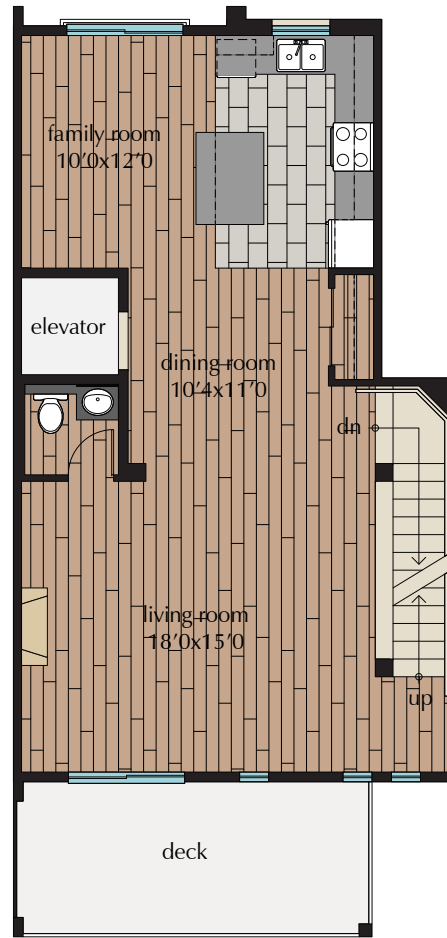

4 Bedroom Townhome *or* 3 Bed & Rec Room, 4 Bath Elevator (Optional)

Type C
2035 sq.ft.

LOWER FLOOR PLAN

MAIN FLOOR PLAN

UPPER FLOOR PLAN

Note: Plan shows an elevator however some homes do not have the elevator installed as per purchase agreement.