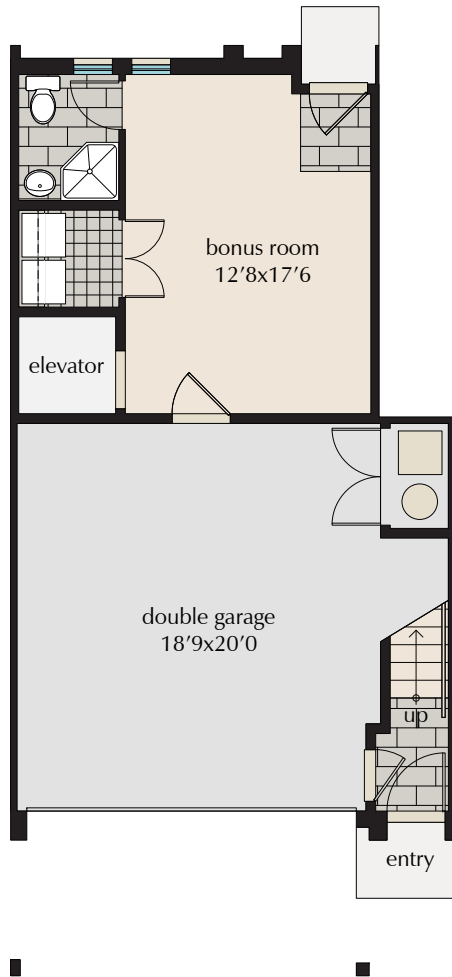

4 Bedroom Townhome *or* 3 Bed & Rec Room, 4 Bath Elevator (Optional)

Type C
2035 sq.ft.

LOWER FLOOR PLAN

MAIN FLOOR PLAN

UPPER FLOOR PLAN

Note: Plan shows an elevator however some homes do not have the elevator installed as per purchase agreement.