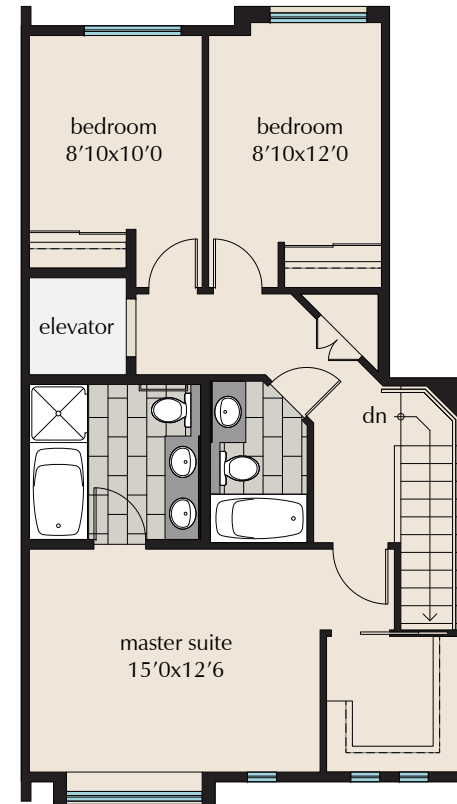

4 Bedroom Townhome *or* 3 Bed & Rec Room, 4 Bath Elevator (Optional)

Type C
2035 sq.ft.

LOWER FLOOR PLAN

MAIN FLOOR PLAN

UPPER FLOOR PLAN

Note: Plan shows an elevator however some homes do not have the elevator installed as per purchase agreement.