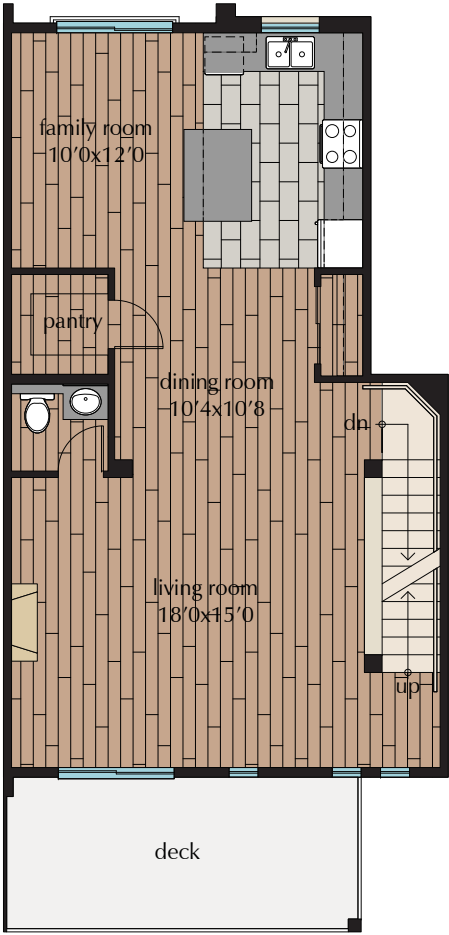

MAIN FLOOR PLAN