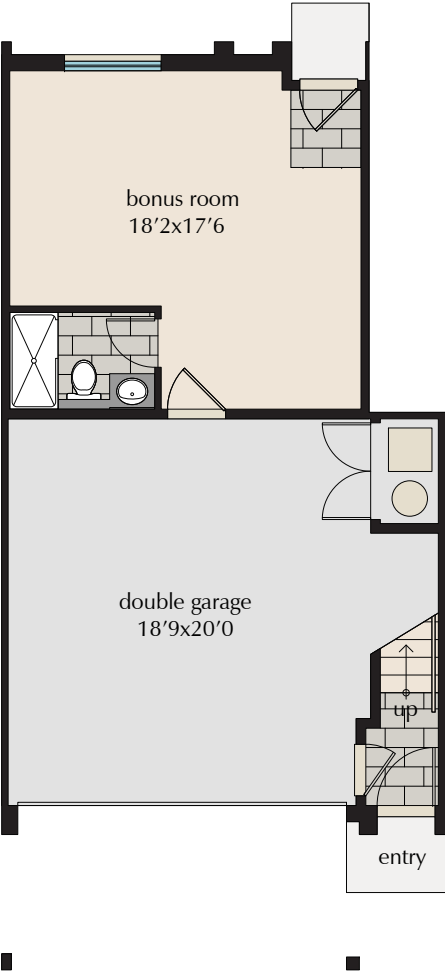

4 Bedroom Townhome or 3 Bed & Rec Room, 4 Bath

Type E
2035 sq.ft.

LOWER FLOOR PLAN