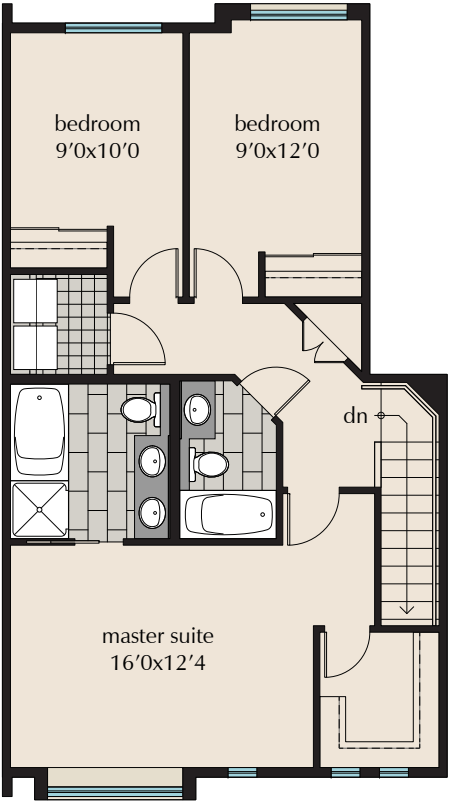

UPPER FLOOR PLAN