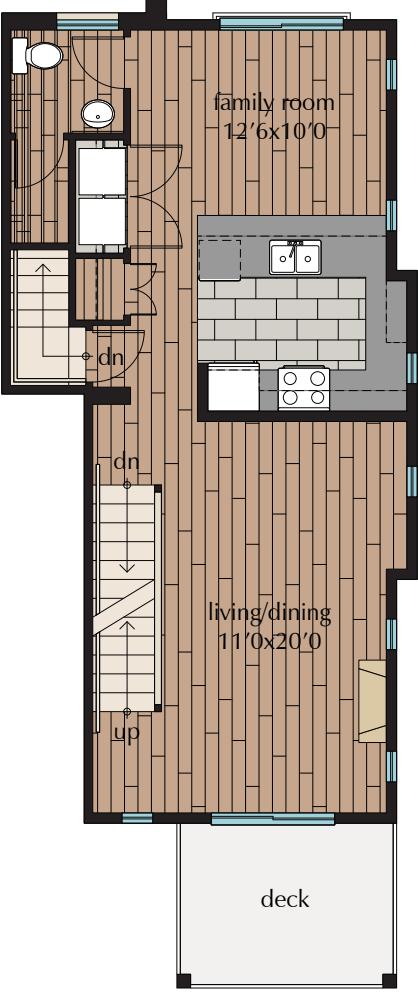

MAIN FLOOR PLAN