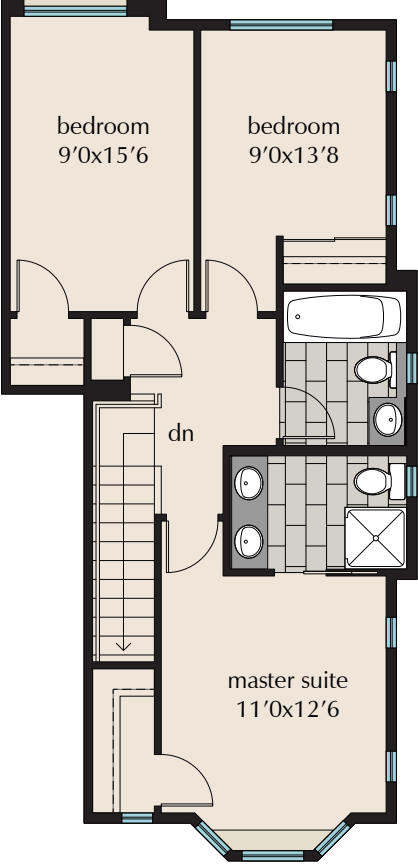

UPPER FLOOR PLAN