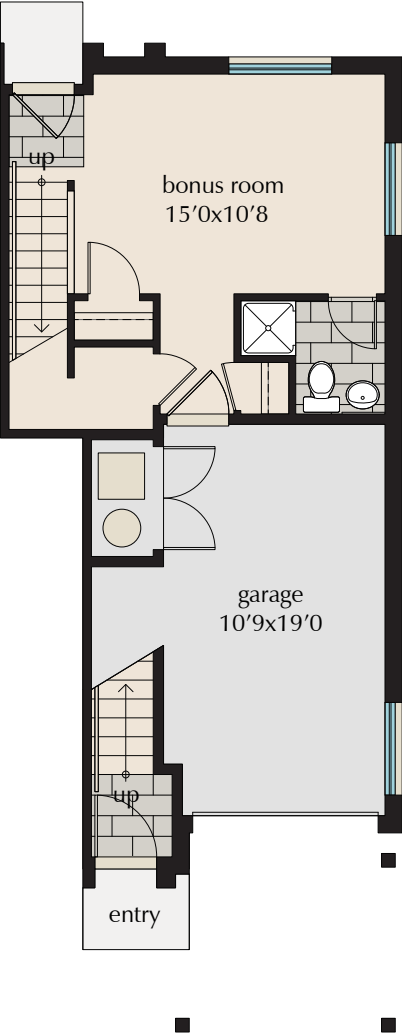

4 Bedroom Townhome *or* 3 bed & Rec Room, 4 Bath

Type F1 - 1735 sq.ft.
Type F2 - 1732 sq.ft.
Type F4 - 1734 sq.ft.

LOWER FLOOR PLAN