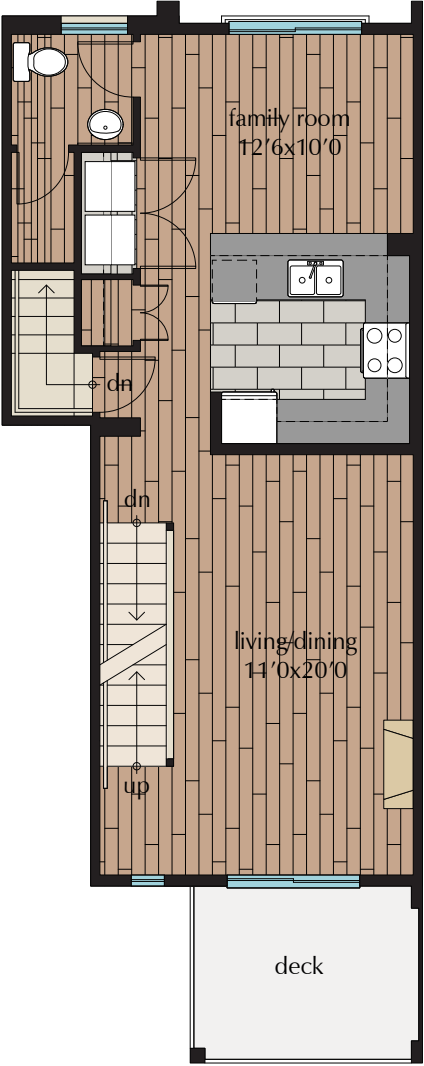

MAIN FLOOR PLAN