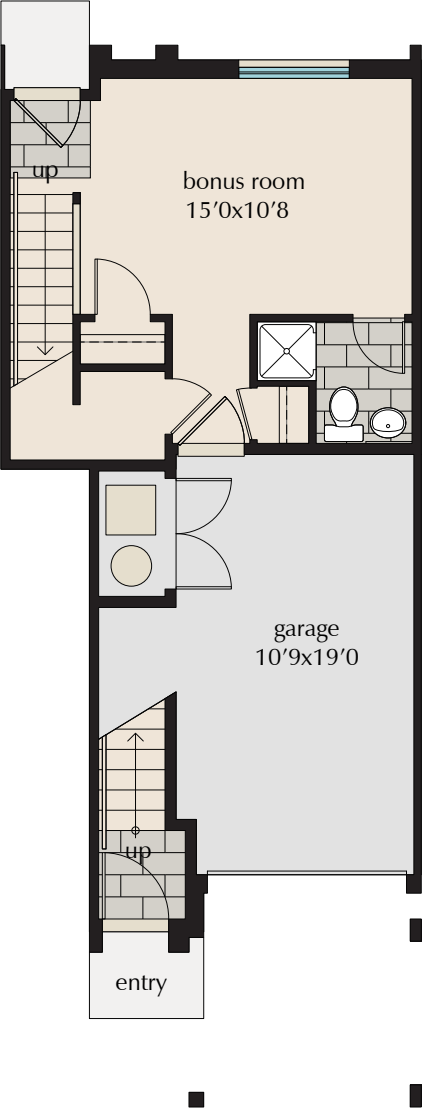

4 Bedroom Townhome *or* 3 bed & Rec Room, 4 Bath

Type F - 1702 sq.ft.
Type F3 - 1705 sq.ft.

LOWER FLOOR PLAN