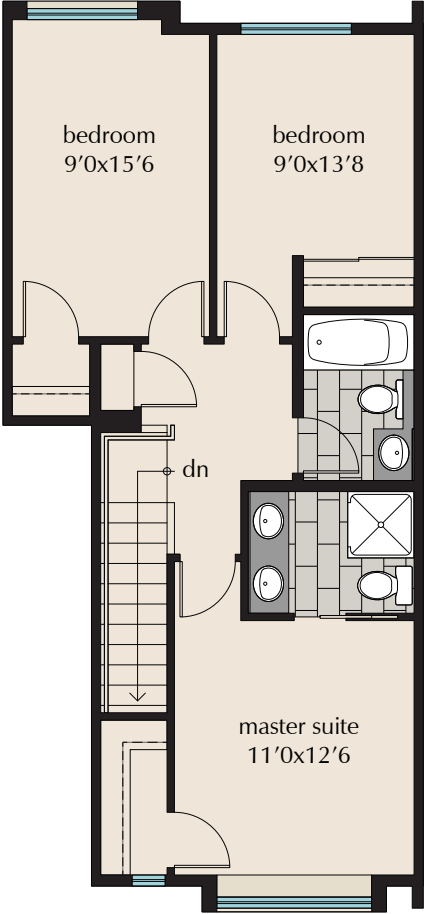

UPPER FLOOR PLAN